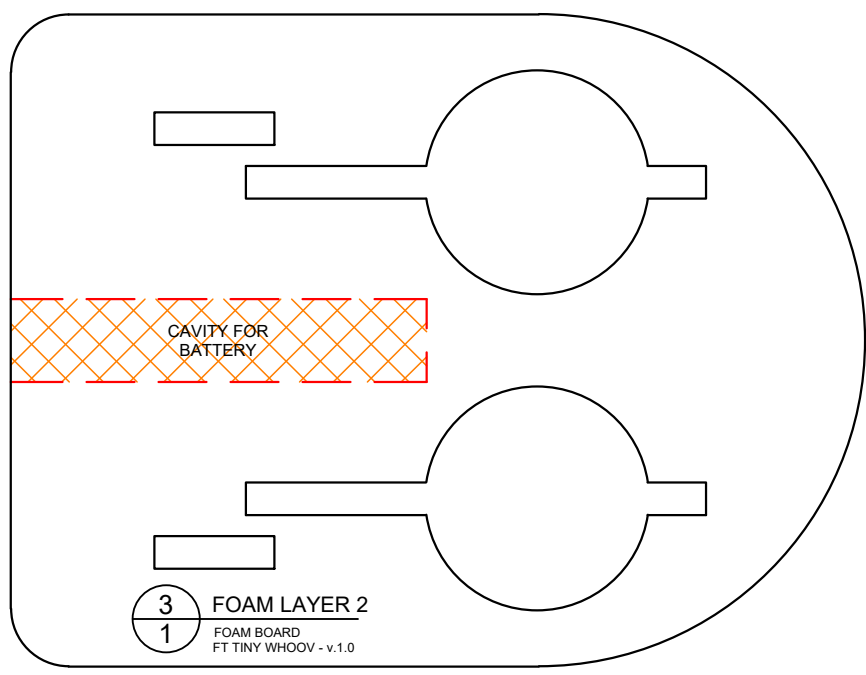

Drawing Key

FOLD TYPES

A - FOLD (ABOVE)

B - FOLD (BESIDE)

C - FOLD (COVER)

LINE TYPE/COLOR

CUT

50% SCORE

CREASE

45° DOUBLE BEVEL

45° SINGLE BEVEL

EDGE BEVEL

CAVITY

REMOVE PAPER

REFERENCE/
OPTIONAL

SYMBOLS

CENTER OF GRAVITY (CG)

FT Tiny Whoov

Designed By: Josh Bixler
Drawing By: Dan Sponholz
Version: 1.0
Date: 2018.02.26

IN
CM

6 THRUST MOTOR MOUNT
2 FOAM BOARD
FT TINY WHOOV - v.1.0

7 LIFT MOTOR MOUNT (OPTIONAL)
2 FOAM BOARD
FT TINY WHOOV - v.1.0