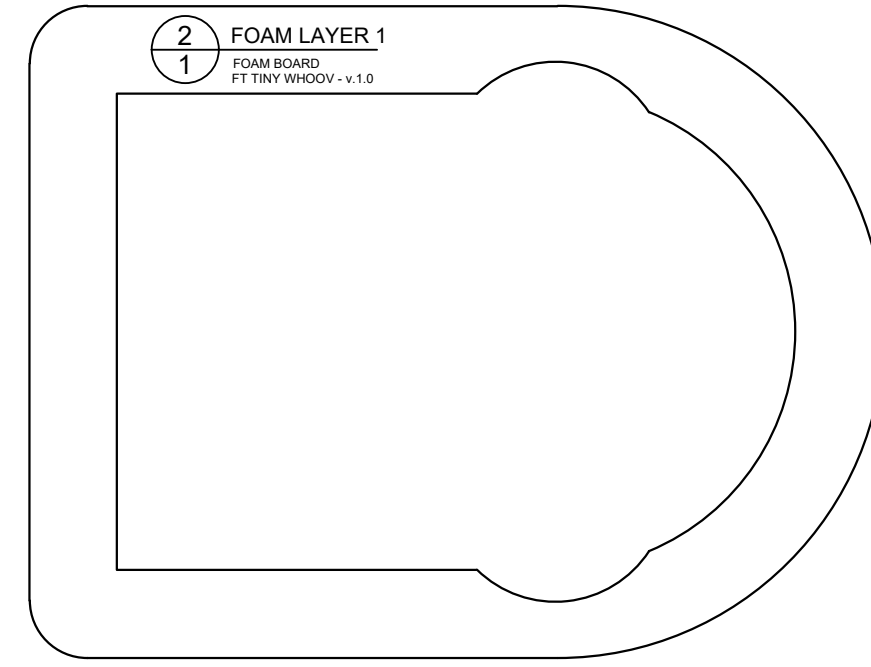

Drawing Key

FOLD TYPES

A - FOLD (ABOVE)

B - FOLD (BESIDE)

C - FOLD (COVER)

LINE TYPE/COLOR

CUT

50% SCORE

CREASE

45° DOUBLE BEVEL

45° SINGLE BEVEL

EDGE BEVEL

CAVITY

REMOVE PAPER

REFERENCE/
OPTIONAL

SYMBOLS

CENTER OF GRAVITY (CG)

FT Tiny Whoov

Designed By: Josh Bixler
Drawing By: Dan Sponholz
Version: 1.0
Date: 2018.02.26

IN
CM

6 THRUST MOTOR MOUNT
2 FOAM BOARD
FT TINY WHOOV - v.1.0

7 LIFT MOTOR MOUNT (OPTIONAL)
2 FOAM BOARD
FT TINY WHOOV - v.1.0