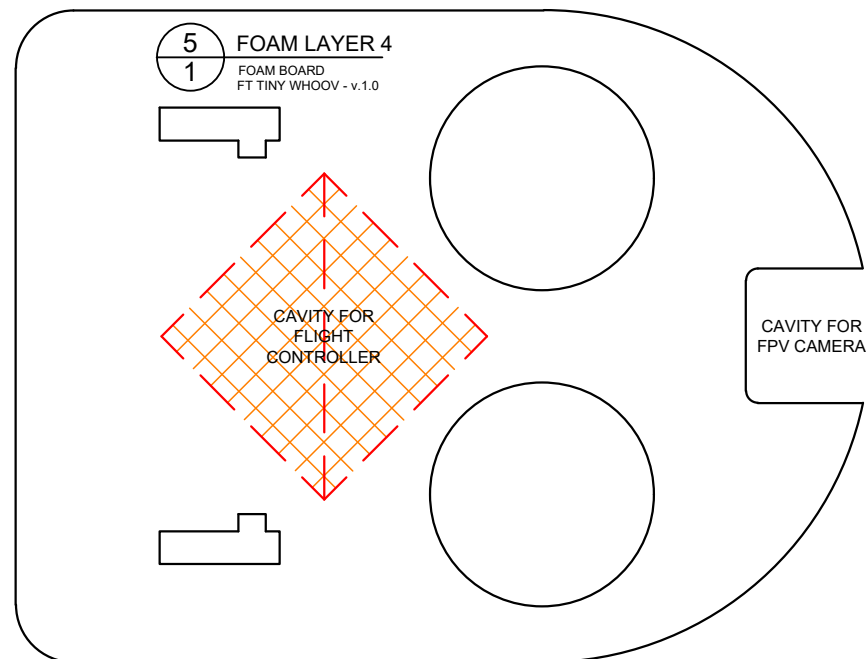

Drawing Key

FOLD TYPES

A - FOLD (ABOVE)

B - FOLD (BESIDE)

C - FOLD (COVER)

LINE TYPE/COLOR

CUT

50% SCORE

CREASE

45° DOUBLE BEVEL

45° SINGLE BEVEL

EDGE BEVEL

CAVITY

REMOVE PAPER

REFERENCE/
OPTIONAL

SYMBOLS

CENTER OF GRAVITY (CG)

FT Tiny Whoov

Designed By: Josh Bixler
Drawing By: Dan Sponholz
Version: 1.0
Date: 2018.02.26

IN
CM

6 THRUST MOTOR MOUNT
2 FOAM BOARD
FT TINY WHOOV - v.1.0

7 LIFT MOTOR MOUNT (OPTIONAL)
2 FOAM BOARD
FT TINY WHOOV - v.1.0

8 CAMERA MOUNT (OPTIONAL)
1 FOAM BOARD
FT TINY WHOOV - v.1.0

6 THRUST MOTOR MOUNT
2 FOAM BOARD
FT TINY WHOOV - v.1.0

7 LIFT MOTOR MOUNT (OPTIONAL)
2 FOAM BOARD
FT TINY WHOOV - v.1.0

8 CAMERA MOUNT (OPTIONAL)
1 FOAM BOARD
FT TINY WHOOV - v.1.0