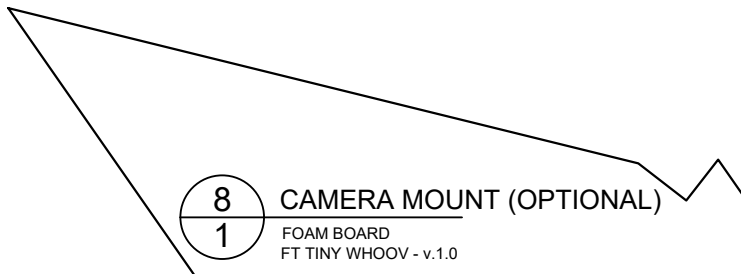

8 CAMERA MOUNT (OPTIONAL)
1 FOAM BOARD
FT TINY WHOOV - v.1.0