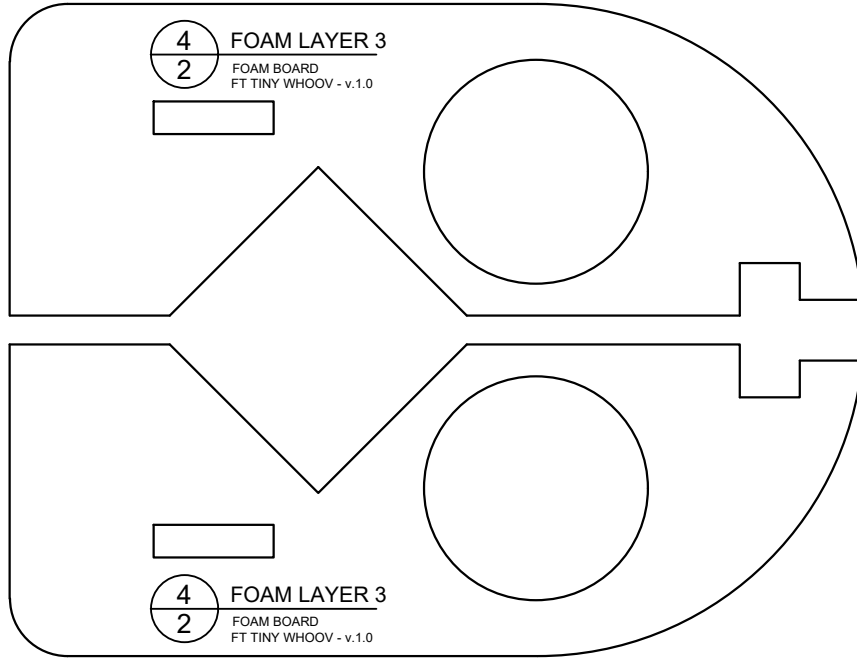

CREASE

45° DOUBLE BEVEL

45° SINGLE BEVEL

EDGE BEVEL

CAVITY

REMOVE PAPER

REFERENCE/
OPTIONAL

SYMBOLS

CENTER OF GRAVITY (CG)

FT Tiny Whoov

Designed By: Josh Bixler
Drawing By: Dan Sponholz
Version: 1.0
Date: 2018.02.26

IN
CM

6 THRUST MOTOR MOUNT
2 FOAM BOARD
FT TINY WHOOV - v.1.0

7 LIFT MOTOR MOUNT (OPTIONAL)
2 FOAM BOARD
FT TINY WHOOV - v.1.0