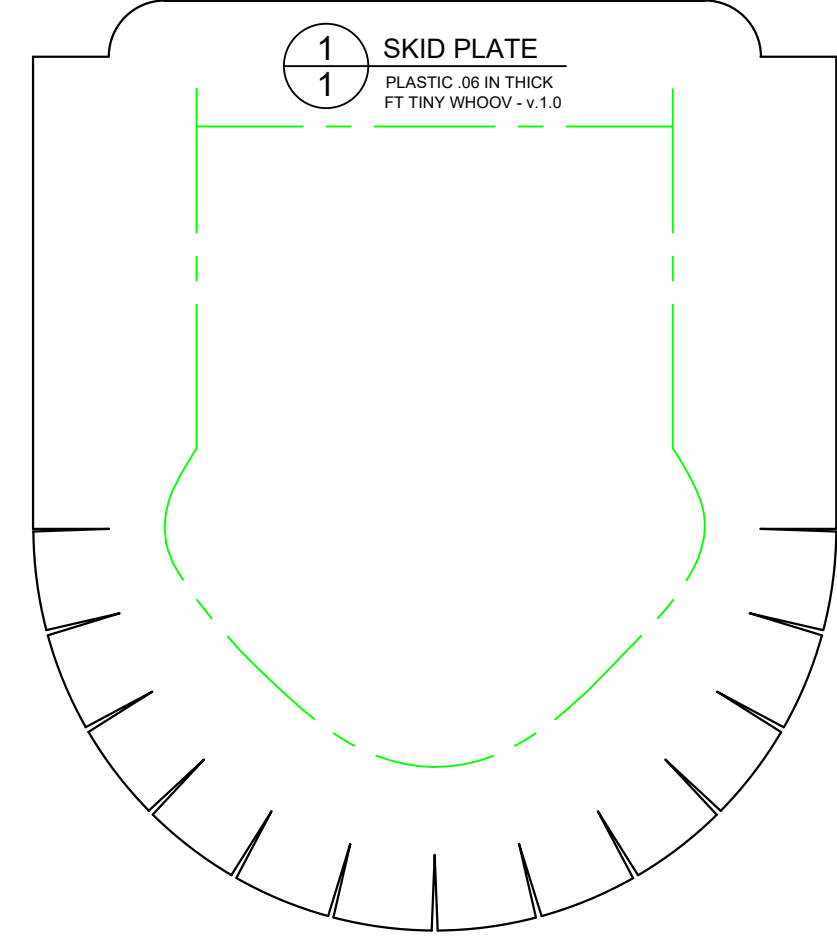

Drawing Key

FOLD TYPES

A - FOLD (ABOVE)

B - FOLD (BESIDE)

C - FOLD (COVER)

LINE TYPE/COLOR

CUT

50% SCORE

CREASE

45° DOUBLE BEVEL

45° SINGLE BEVEL

EDGE BEVEL

CAVITY

REMOVE PAPER

REFERENCE/
OPTIONAL

SYMBOLS

CENTER OF GRAVITY (CG)

FT Tiny Whoov

Designed By: Josh Bixler
Drawing By: Dan Sponholz
Version: 1.0
Date: 2018.02.26

IN
CM

6 THRUST MOTOR MOUNT
2 FOAM BOARD
FT TINY WHOOV - v.1.0

7 LIFT MOTOR MOUNT (OPTIONAL)
2 FOAM BOARD
FT TINY WHOOV - v.1.0