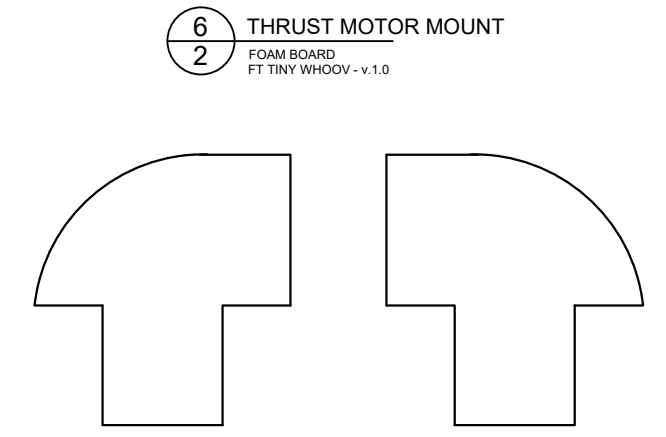

Drawing Key

FOLD TYPES

A - FOLD (ABOVE)

B - FOLD (BESIDE)

C - FOLD (COVER)

LINE TYPE/COLOR

CUT

50% SCORE

CREASE

45° DOUBLE BEVEL

45° SINGLE BEVEL

EDGE BEVEL

CAVITY

REMOVE PAPER

REFERENCE/
OPTIONAL

SYMBOLS

CENTER OF GRAVITY (CG)

FT Tiny Whoov

Designed By: Josh Bixler
Drawing By: Dan Sponholz
Version: 1.0
Date: 2018.02.26

IN
CM

6 THRUST MOTOR MOUNT
2 FOAM BOARD
FT TINY WHOOV - v.1.0

7 LIFT MOTOR MOUNT (OPTIONAL)
2 FOAM BOARD
FT TINY WHOOV - v.1.0