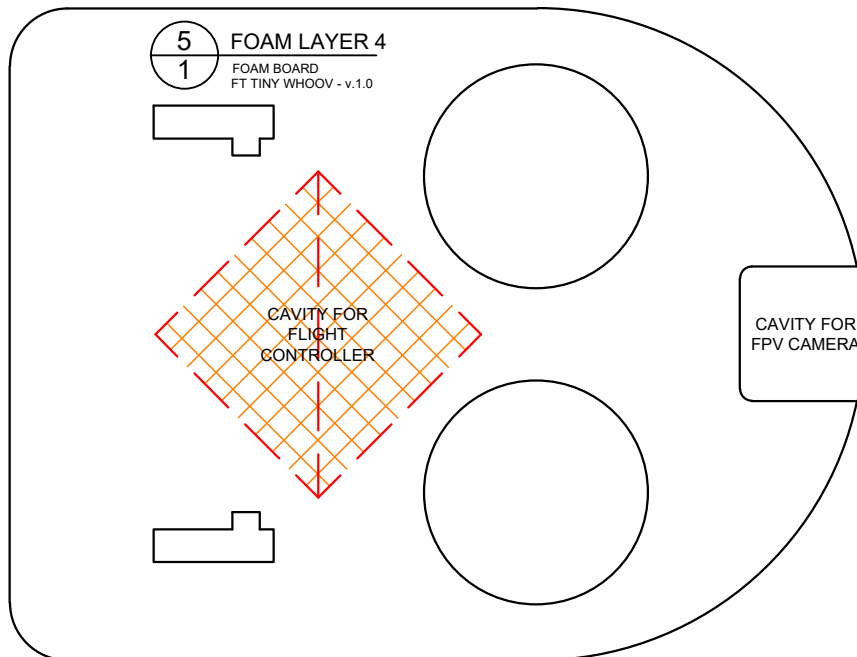

Drawing Key

FOLD TYPES

A - FOLD (ABOVE)

B - FOLD (BESIDE)

C - FOLD (COVER)

LINE TYPE/COLOR

CUT

50% SCORE

CREASE

45° DOUBLE BEVEL

45° SINGLE BEVEL

EDGE BEVEL

CAVITY

REMOVE PAPER

REFERENCE/
OPTIONAL

SYMBOLS

CENTER OF GRAVITY (CG)

FT Tiny Whoov

Designed By: Josh Bixler
Drawing By: Dan Sponholz
Version: 1.0
Date: 2018.02.26

IN
CM

6 THRUST MOTOR MOUNT
2 FOAM BOARD
FT TINY WHOOV - v.1.0

7 LIFT MOTOR MOUNT (OPTIONAL)
2 FOAM BOARD
FT TINY WHOOV - v.1.0

8 CAMERA MOUNT (OPTIONAL)
1 FOAM BOARD
FT TINY WHOOV - v.1.0

6 THRUST MOTOR MOUNT
2 FOAM BOARD
FT TINY WHOOV - v.1.0

7 LIFT MOTOR MOUNT (OPTIONAL)
2 FOAM BOARD
FT TINY WHOOV - v.1.0

8 CAMERA MOUNT (OPTIONAL)
1 FOAM BOARD
FT TINY WHOOV - v.1.0