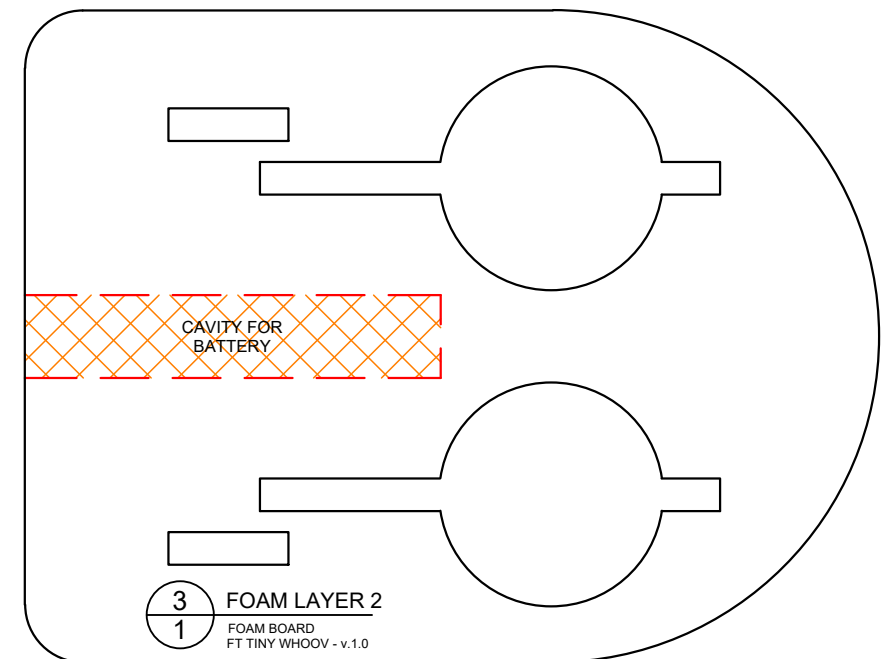

Drawing Key

FOLD TYPES

A - FOLD (ABOVE)

B - FOLD (BESIDE)

C - FOLD (COVER)

LINE TYPE/COLOR

CUT

50% SCORE

CREASE

45° DOUBLE BEVEL

45° SINGLE BEVEL

EDGE BEVEL

CAVITY

REMOVE PAPER

REFERENCE/
OPTIONAL

SYMBOLS

CENTER OF GRAVITY (CG)

FT Tiny Whoov

Designed By: Josh Bixler
Drawing By: Dan Sponholz
Version: 1.0
Date: 2018.02.26

IN
CM

6 THRUST MOTOR MOUNT
2 FOAM BOARD
FT TINY WHOOV - v.1.0

7 LIFT MOTOR MOUNT (OPTIONAL)
2 FOAM BOARD
FT TINY WHOOV - v.1.0

8 CAMERA MOUNT (OPTIONAL)
1 FOAM BOARD
FT TINY WHOOV - v.1.0

6 THRUST MOTOR MOUNT
2 FOAM BOARD
FT TINY WHOOV - v.1.0

7 LIFT MOTOR MOUNT (OPTIONAL)
2 FOAM BOARD
FT TINY WHOOV - v.1.0

8 CAMERA MOUNT (OPTIONAL)
1 FOAM BOARD
FT TINY WHOOV - v.1.0