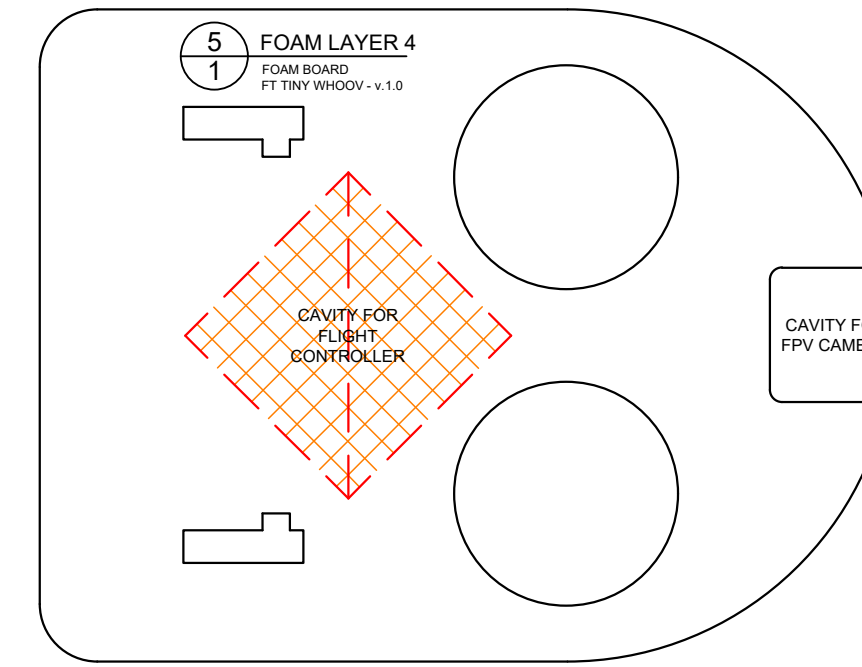

Drawing Key

FOLD TYPES

A - FOLD (ABOVE)

B - FOLD (BESIDE)

C - FOLD (COVER)

LINE TYPE/COLOR

CUT

50% SCORE

CREASE

45° DOUBLE BEVEL

45° SINGLE BEVEL

EDGE BEVEL

CAVITY

REMOVE PAPER

REFERENCE/
OPTIONAL

SYMBOLS

CENTER OF GRAVITY (CG)

FT Tiny Whoov

Designed By: Josh Bixler
Drawing By: Dan Sponholz
Version: 1.0
Date: 2018.02.26

IN
CM

6 THRUST MOTOR MOUNT
2 FOAM BOARD
FT TINY WHOOV - v.1.0

7 LIFT MOTOR MOUNT (OPTIONAL)
2 FOAM BOARD
FT TINY WHOOV - v.1.0