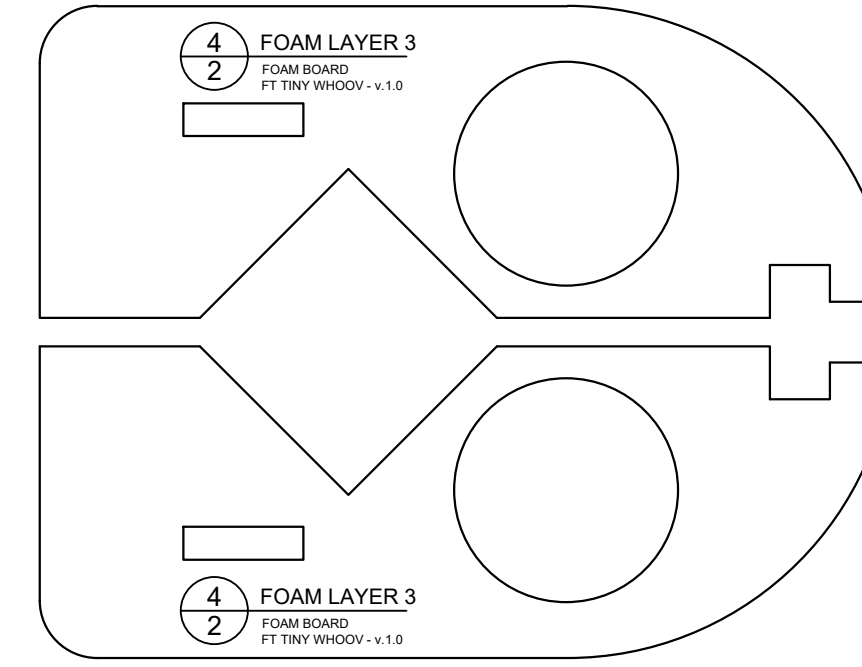

Drawing Key

FOLD TYPES

A - FOLD (ABOVE)

B - FOLD (BESIDE)

C - FOLD (COVER)

LINE TYPE/COLOR

CUT

50% SCORE

CREASE

45° DOUBLE BEVEL

45° SINGLE BEVEL

EDGE BEVEL

CAVITY

REMOVE PAPER

REFERENCE/
OPTIONAL

SYMBOLS

CENTER OF GRAVITY (CG)

FT Tiny Whoov

Designed By: Josh Bixler
Drawing By: Dan Sponholz
Version: 1.0
Date: 2018.02.26

IN
CM

6 THRUST MOTOR MOUNT
2 FOAM BOARD
FT TINY WHOOV - v.1.0

7 LIFT MOTOR MOUNT (OPTIONAL)
2 FOAM BOARD
FT TINY WHOOV - v.1.0