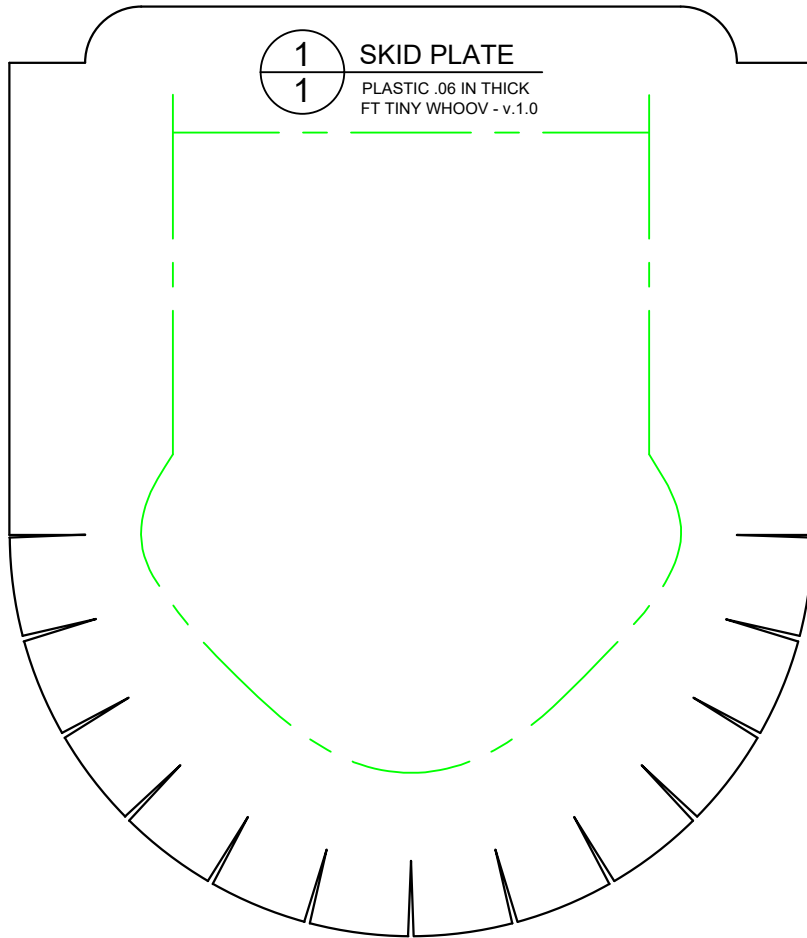

Drawing Key

FOLD TYPES

A - FOLD (ABOVE)

B - FOLD (BESIDE)

C - FOLD (COVER)

LINE TYPE/COLOR

CUT

50% SCORE

CREASE

45° DOUBLE BEVEL

45° SINGLE BEVEL

EDGE BEVEL

CAVITY

REMOVE PAPER

REFERENCE/
OPTIONAL

SYMBOLS

CENTER OF GRAVITY (CG)

FT Tiny Whoov

Designed By: Josh Bixler
Drawing By: Dan Sponholz
Version: 1.0
Date: 2018.02.26

IN
CM

6 THRUST MOTOR MOUNT
2 FOAM BOARD
FT TINY WHOOV - v.1.0

7 LIFT MOTOR MOUNT (OPTIONAL)
2 FOAM BOARD
FT TINY WHOOV - v.1.0