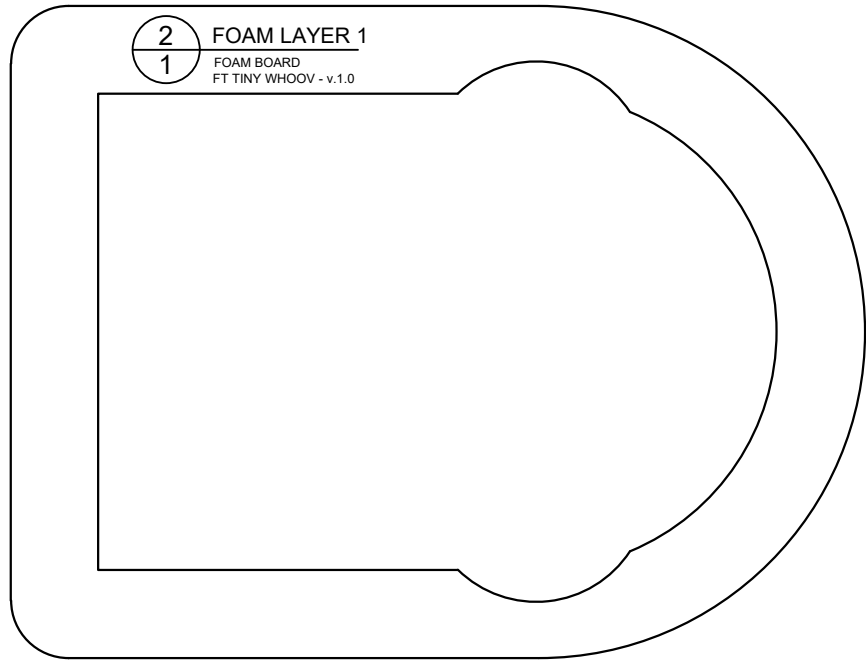

Drawing Key

FOLD TYPES

A - FOLD (ABOVE)

B - FOLD (BESIDE)

C - FOLD (COVER)

LINE TYPE/COLOR

CUT

50% SCORE

CREASE

45° DOUBLE BEVEL

45° SINGLE BEVEL

EDGE BEVEL

CAVITY

REMOVE PAPER

REFERENCE/
OPTIONAL

SYMBOLS

CENTER OF GRAVITY (CG)

FT Tiny Whoov

Designed By: Josh Bixler
Drawing By: Dan Sponholz
Version: 1.0
Date: 2018.02.26

IN
CM

6 THRUST MOTOR MOUNT
2 FOAM BOARD
FT TINY WHOOV - v.1.0

7 LIFT MOTOR MOUNT (OPTIONAL)
2 FOAM BOARD
FT TINY WHOOV - v.1.0