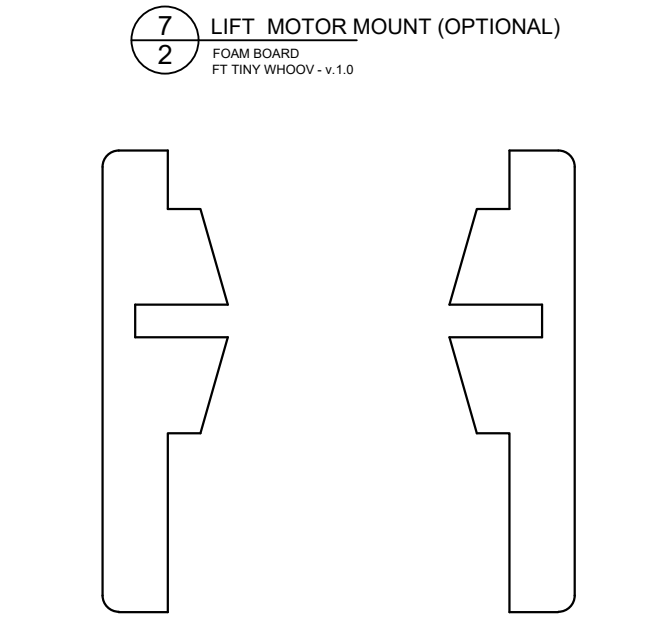

CREASE

45° DOUBLE BEVEL

45° SINGLE BEVEL

EDGE BEVEL

CAVITY

REMOVE PAPER

REFERENCE/
OPTIONAL

SYMBOLS

CENTER OF GRAVITY (CG)

FT Tiny Whoov

Designed By: Josh Bixler
Drawing By: Dan Sponholz
Version: 1.0
Date: 2018.02.26

IN
CM

6 THRUST MOTOR MOUNT
2 FOAM BOARD
FT TINY WHOOV - v.1.0

7 LIFT MOTOR MOUNT (OPTIONAL)
2 FOAM BOARD
FT TINY WHOOV - v.1.0