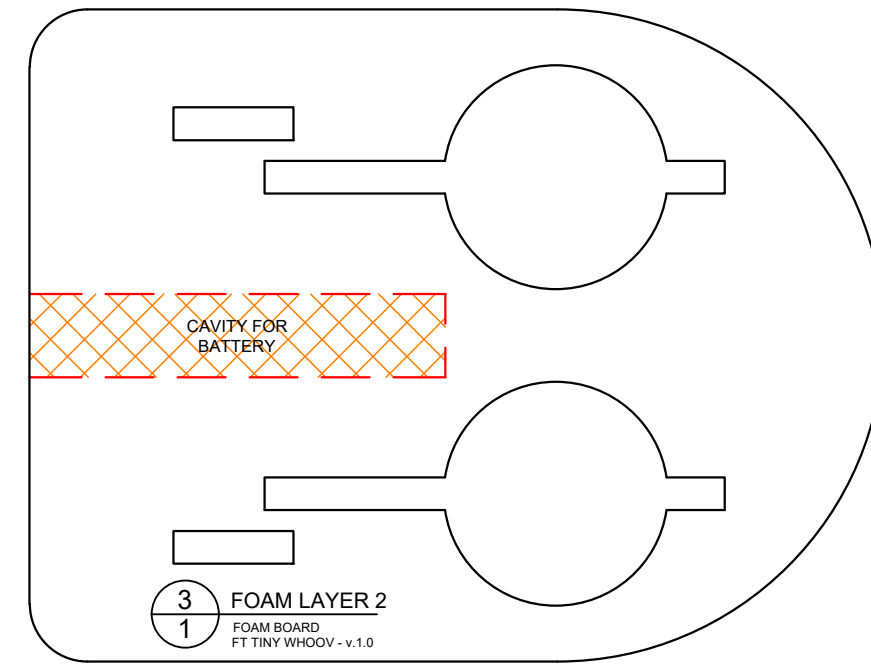

Drawing Key

FOLD TYPES

A - FOLD (ABOVE)

B - FOLD (BESIDE)

C - FOLD (COVER)

LINE TYPE/COLOR

CUT

50% SCORE

CREASE

45° DOUBLE BEVEL

45° SINGLE BEVEL

EDGE BEVEL

CAVITY

REMOVE PAPER

REFERENCE/
OPTIONAL

SYMBOLS

CENTER OF GRAVITY (CG)

FT Tiny Whoov

Designed By: Josh Bixler
Drawing By: Dan Sponholz
Version: 1.0
Date: 2018.02.26

IN
CM

6 THRUST MOTOR MOUNT
2 FOAM BOARD
FT TINY WHOOV - v.1.0

7 LIFT MOTOR MOUNT (OPTIONAL)
2 FOAM BOARD
FT TINY WHOOV - v.1.0