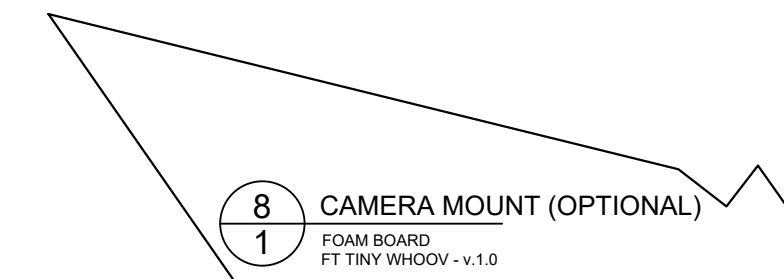

FT Tiny Whoov

Designed By: Josh Bixler
Drawing By: Dan Sponholz
Version: 1.0
Date: 2018.02.26